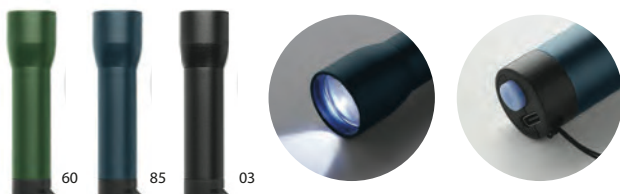

60

85

03

Lumezo

Recycled aluminium rechargeable torch with multiple light settings and zoom in/out function. Includes one replaceable 14500 lithium battery. Powerful and durable for everyday use. Size 2.5 X 2.5 X 10cm Print technique Pad printing*,L