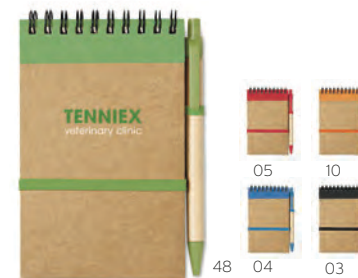

Sonora

Recycled paper notebook with matching pen. Twin-wire. 140 plain recycled paper pages (70 sheets). Matching push button ball pen in recycled carton and biodegradable plastic. Blue ink. Elastic closure strap and pen holder. FSC® certified | FSC MIX, P7.1, FSC-C213206 | Size 14X9X0.7cm
Print technique Pad printing*, B, DL, DO1, L