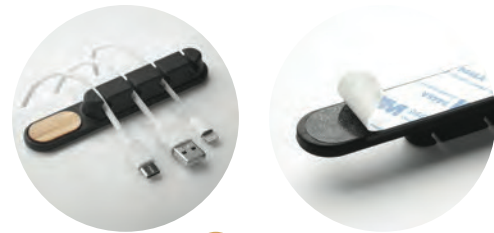

Order

Silicone cable organiser with natural bamboo detail. Compact oval design keeps cables tidy and secure. Size 11X2X1.5cm Print technique Pad printing*,L,DL,DO1