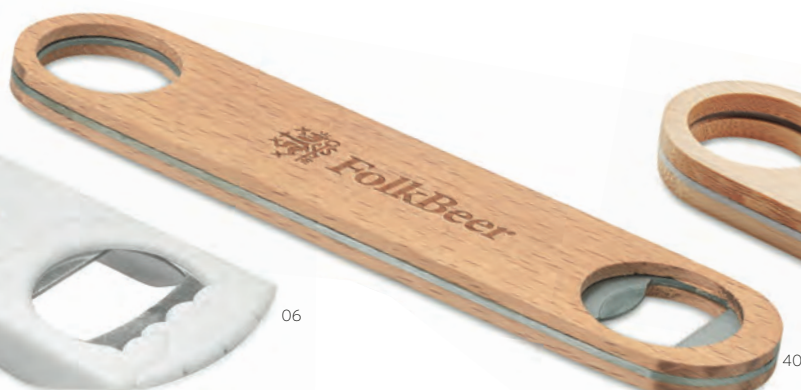

03

Icy

Set of 4 reusable stainless steel ice cubes in velvet pouch. Size 6X8X2cm
Print technique Laser engraving*,T1,TD,TR

Barry

Elegant and curved bottle opener in robust stainless steel.
Size 16,5X3,6X1cm Print technique Pad printing*,L

Keypop

Metal bottle opener key ring with bamboo detail.
Size 9X3,3cm Print technique Pad printing*,DL,DO1,L

Buper

Magnetic bottle opener in stainless steel with bamboo surface. Size 12,5X3,5cm Print technique Pad printing*,L

Barto

Bartender bottle opener with oak wood handle.
Size 4X14,4X2,2cm Print technique Pad printing*,L

Blabby

Bottle opener and sealer. PS material. Size 9X4X0,9cm
Print technique Pad printing*,PD

Canopy

Stainless steel speed bottle opener with wooden surface.
Size 17,5X3,5X0,8cm Print technique Pad printing*,L