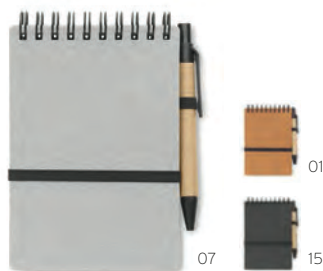

Water repellent

03

03

Kit

Water repellent notepad in PP cover with pen. Twin-wire. Mineral paper 120 gr/m+, 50 sheets lined. Blue ink. Elastic closure strap and pen holder. Size NOTEBOOK 12.7X8.5cm, BALLPEN 14X1cm
Print technique Round screen printing*, P, DL, DO1