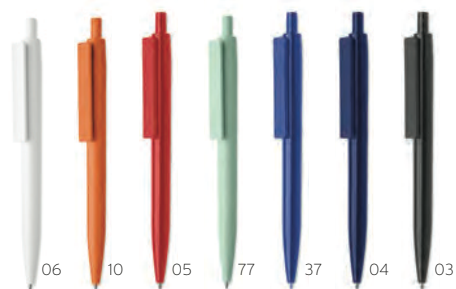

06 10 05 77 37 04 03

Ampla

Ball pen in recycled ABS. Blue ink. Size 13,9X1,3X1,0cm
Print technique Round screen printing*,P,PD