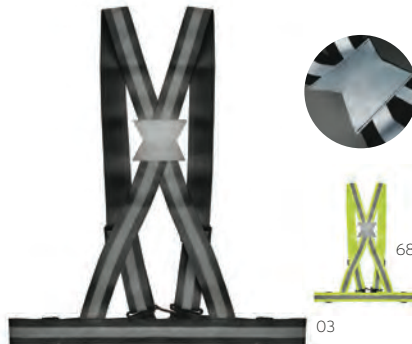

03

Allvisible

Adjustable 360° reflective body belt with silver stripes. For promotional use only. Size 51X52cm Print technique Screen printing*,DL,DO1,T1,TD,TR