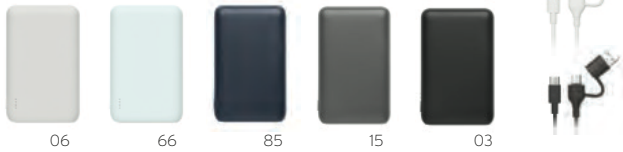

Powerkau

5000 mAh power bank in ABS case with phonestand functionality. Features Type-C input/output and 20W PD fast charging. Compact design for convenient travel use. Size 2.7*4.3*7.88 cm Print technique Pad printing*,DL,DOI