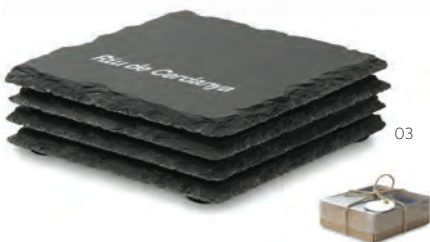

22

Terras

Soft wine cooler in polyester with PVC sheeting inside.
Size 17X17X35cm Print technique Screen printing*

03

A subtle brand reminder

40

Lepy

Set of 4 bamboo puzzle shaped coaster. Can be used separately or joined together as a pot holder. Size 21X21X0,5cm
Print technique Pad printing*L