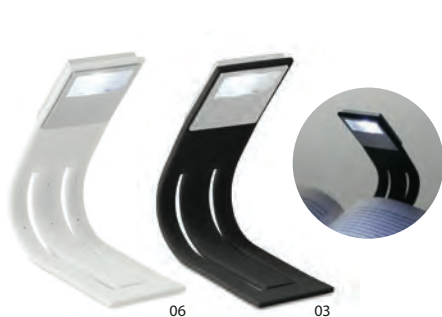

40

Neat light

Foldable Bamboo desk lamp with 48 LED lights and 10W wireless charging and 2 USB hub. Touchscreen. Output: DC 9V/1.1A (10W) for quick charging. FSC 100% | N5.7 | FSC-C213206 Size 12,2X16,9X45,5cm Print technique Laser engraving*,DL,DO1