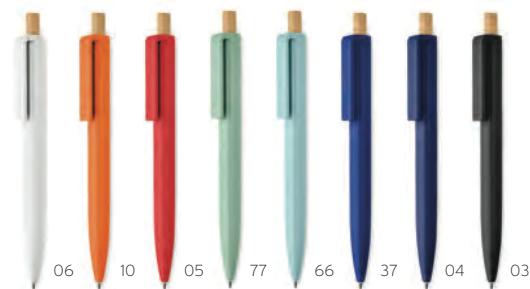

06 10 05 77 66 37 04 03

Penu

Ball pen in recycled ABS with bamboo push button. Blue ink.
Size 13,4X1,5X1,1cm Print technique Round screen printing*,P