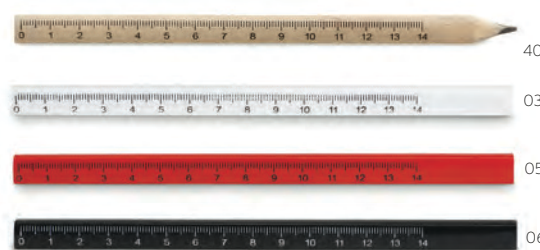

Fuster

Carpenter's folding ruler key ring in ABS. Length: 50 cm. Size 6,5X2,4X1,3cm
Print technique Pad printing*,PD

Highcut IT3011

Retractable knife. Clear finish and coloured body. Size 12,5X2,5X1,5cm
Print technique Pad printing*,DL,DO1