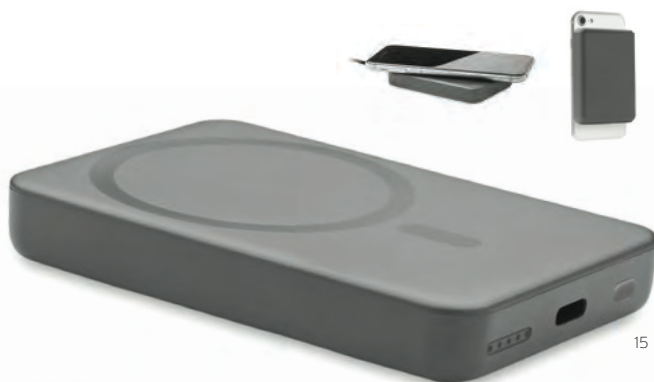

Magnetic metal ring included