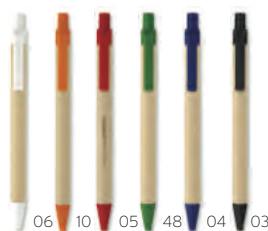

06 10 05 48 04 03

Cartoon

Push button ball pen with recycled paper barrel and PLA parts (in 100% biodegradable corn). Blue ink. Size Ø1X14 cm Print technique Round screen printing*,P,PD