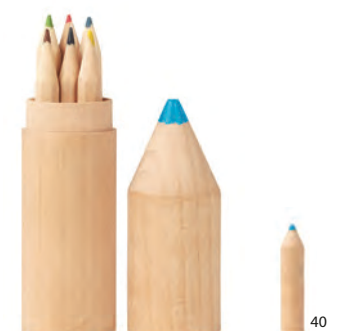

40

Coloret

12 wooden pencils in pencil shaped wooden box. Size Ø3,5X13,5cm
Print technique Pad printing*,DL

40

Petit coloret

6 wooden pencils in pencil shaped wooden box. Size 13,5X3cm
Print technique Pad printing*,DL