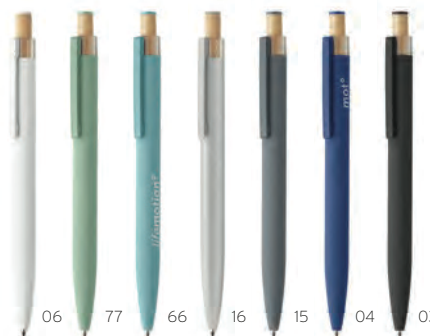

Recycled aluminium with bamboo push button. Silver tip and clip. Blue ink. Size Ø0,9X13,8cm Print technique Laser engraving*

06 77 66 16 15 04 03

Bergamo +

Push ball pen in recycled aluminium with cork detail button and metal clip. Blue ink. Size Ø1X14 cm Print technique Laser engraving*