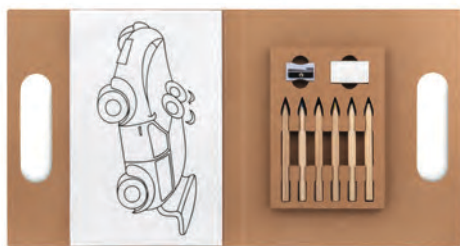

13

Folder2 go

Children colouring set with 30 colouring recycled paper sheets. Includes 6 colouring pencils, sharpener and eraser.
Size 20X16X21cm Print technique Pad printing*,S,DL,DO1