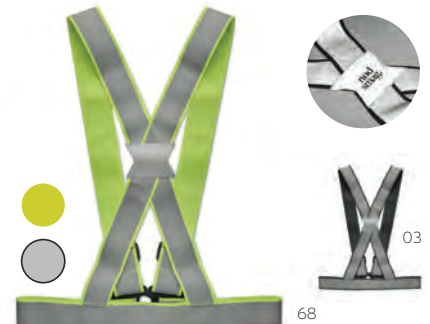

68

Allvisible+

Adjustable 360° reflective body belt with silver stripes. EN17353. TYPE- B3Size 51X56cm Print technique Screen printing*,DL,DO1,T1,TD,TR