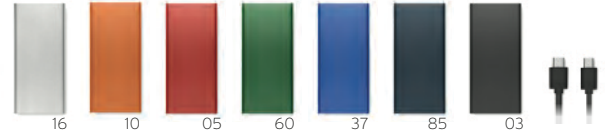

Powerflat10c

Power bank 10000 mAh in recycled aluminium. Capacity for smartphone use, output current DC5V/1A and DC5V/2A . Includes indicating light and USB cable with micro usb plug. Supports quick charging technology (18W). In/Output: Type-C. Power delivery (PD) support to charge the newest laptop MacPro®. Size 14.2X6.6X1.6 cm Print technique Pad printing*,L,PD