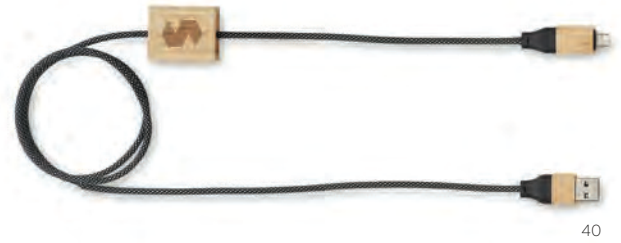

Shaka

60W lanyard charging and data transfer cable type-C to type-C in RPET with phone cord holder. Size 100 cm
Print technique Pad printing*,DL,DO1L

06

06

Togobam

Multi-USB retractable charging cable in ABS with bamboo detail top. Input: 2-in-1 Type-C and Type-A. Output: Type-C and 2-in-1 micro-B connector. Cable length: 90 cm. Size 5,3X5,3X1,6cm Print technique Laser engraving*,DL,DO1,P