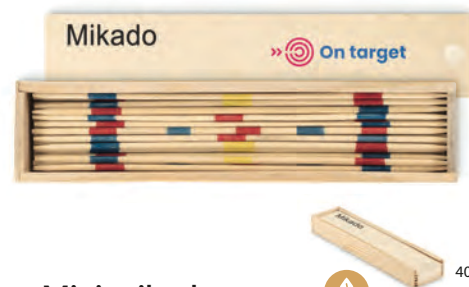

Mini mikado

Wooden mikado set. Presented in wooden box. Size 19X4X2cm Print technique Pad printing*,L,S