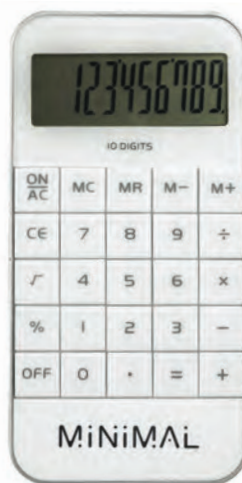

03

03

Clerk

Calculator with 5" LCD writing tablet. Includes the stylus.
Size 7.5X1.6X12.8cm Print technique Pad printing*,DL,D01

23

Culca

8 digit dual power calculator with aluminium front cover. 1 cell battery included. Size 11X6X1cm
Print technique Pad printing*

06

Zack

10 digit calculator in ABS. 1 battery AG13 included.
Size 11,5X5,5X1cm Print technique Pad printing*,D01

16

Basics

12 digit solar energy calculator with plastic housing. 1 cell battery included. Size 15,5X10X3cm
Print technique Pad printing*