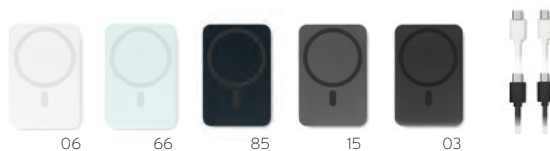

Doubletic

Magnetic wireless charger (15W) and power Bank (5000 mAh). Output: DC 9V/1.66A (15W) ideal for quick charging. Including additional magnetic metal ring to support charging of other non-magnetic wireless chargeable phones. In/Output: Type-C. Size 9,2X6,2X1,3cm Print technique Pad printing*,DL,DO1,PD