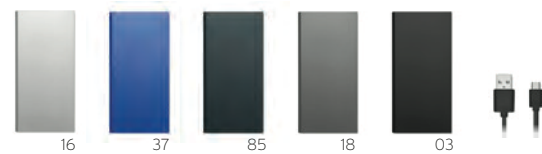

Powerflat8c

Power bank 8000 mAh in recycled aluminium. Capacity for smartphone use, output current DC5V/2A. Including USB Type-C charging cable. In/Output: USB Type-C. Size 7,5X15,2X0,9 cm Print technique Pad printing*,L,PD