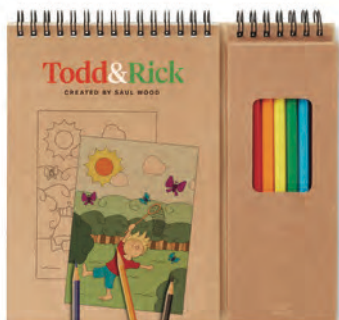

03

Negro

Black coloured paper tube box contains 6 colouring pencils and a pencil sharpener in the lid of the box.
Size 2,7ØX10,4cm Print technique Pad printing*,DL

40

Black

Ring kraft scratching paper notebook including 10 black scratching recycled paper sheets and wooden pen.
Size 10X14 cm Print technique Screen printing*,DL