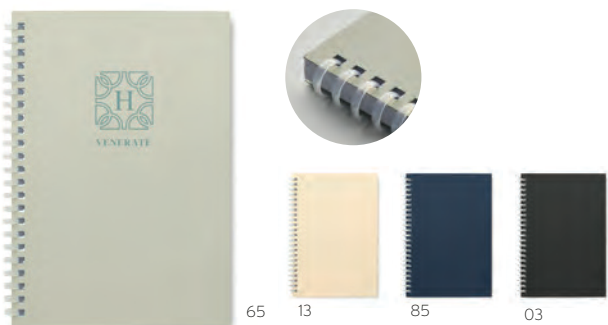

Recarnote

A5 Recycled carton cover soft ring binding notebook. 160 recycled lined paper pages (80 sheets). FSC® certified | FSC MIX CREDIT, P7.1, FSC-C213206 | Size 14.2X0.9X20.7cm
Print technique Pad printing*, S, DL, DO1