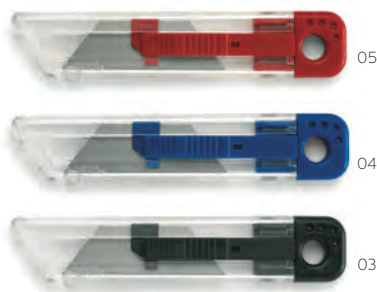

Highcut IT3011

Retractable knife. Clear finish and coloured body. Size 12,5X2,5X1,5cm
Print technique Pad printing*,DL,DO1